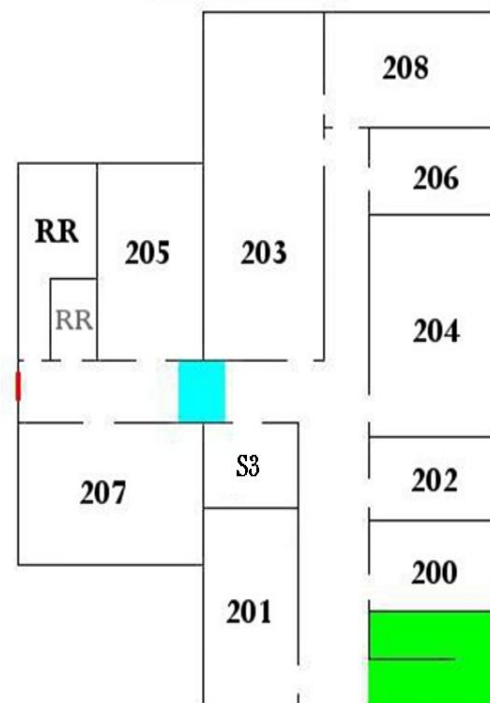

Upstairs-Reeves Hall

- 200 Youth Area
- 201 Youth Area
- 202 Director of Youth & Missions Office
- 203 Youth Sunday School / Fellowship Room
- 204 Movie Room
- 205 Youth Area
- 206 Children's Ministry Supply Room
- 207 Youth Area
- 208 Youth Ministry Storage Room

North Parking

Basement

Choir Loft

Crossroads/ Youth 2nd Floor

Sanctuary

East Parking

West Parking

Guy Reeves Fellowship Hall