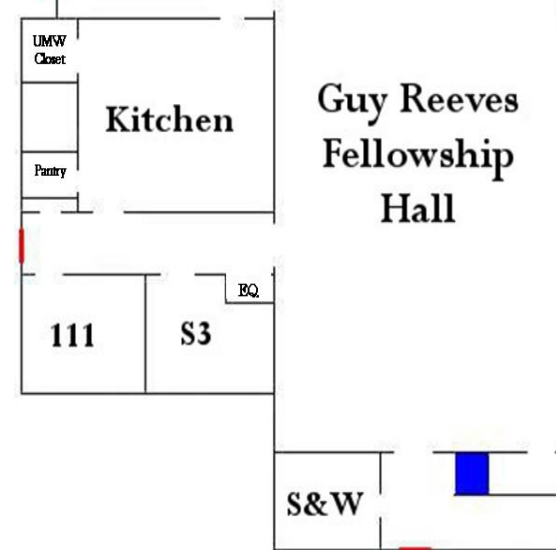

Upstairs-Reeves Hall

- 200 Youth Area
- 201 Youth Area
- 202 Director of Youth & Missions Office
- 203 Youth Sunday School / Fellowship Room
- 204 Movie Room
- 205 Youth Area
- 206 Children's Ministry Supply Room
- 207 Youth Area
- 208 Youth Ministry Storage Room

North Parking

Basement

Choir Loft

Crossroads/ Youth 2nd Floor

Sanctuary

East Parking

West Parking

Guy Reeves Fellowship Hall