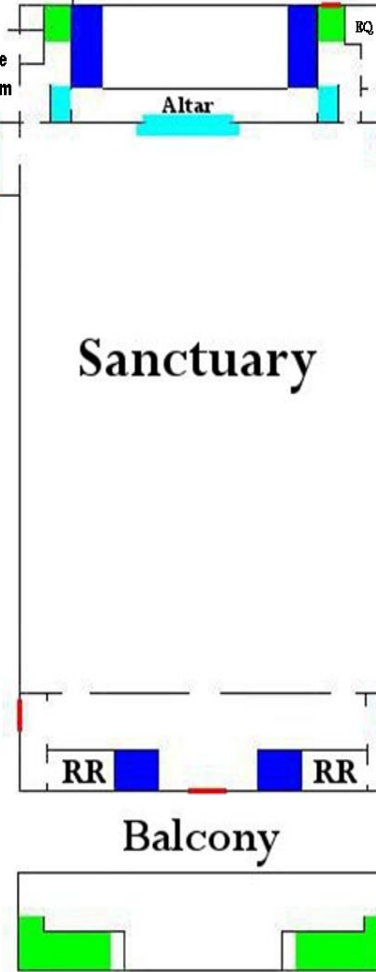

Upstairs-Reeves Hall

- 200 Youth Area
- 201 Youth Area
- 202 Director of Youth & Missions Office
- 203 Youth Sunday School / Fellowship Room
- 204 Movie Room
- 205 Youth Area
- 206 Children's Ministry Supply Room
- 207 Youth Area
- 208 Youth Ministry Storage Room

North Parking

Basement

Choir Loft

Crossroads/ Youth 2nd Floor

Sanctuary

East Parking

West Parking

Guy Reeves Fellowship Hall